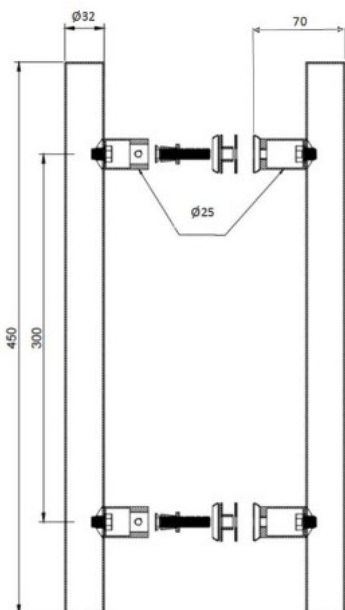

PRODUCT SHEET

Description:

Sauna Door Handle "Drava" Matt Black, $\varnothing 32 \times 450 \text{mm}$, cc 300mm 8-12mm Glass Thickness, Bore: $\varnothing 12 \text{mm}$; Beech Wood - lacquered, + SS304 Matt Black Color

Item number:

17.87.452-4

| Units | Box | Carton | HS Code | Barcode |
|-------|-----|--------|------------|---|
| Set | 1 | 10 | 8302415000 |  5704866529471 |

SISO A/S

Mileparken 11
DK-2740 Skovlunde
Denmark
VAT: DK24786013